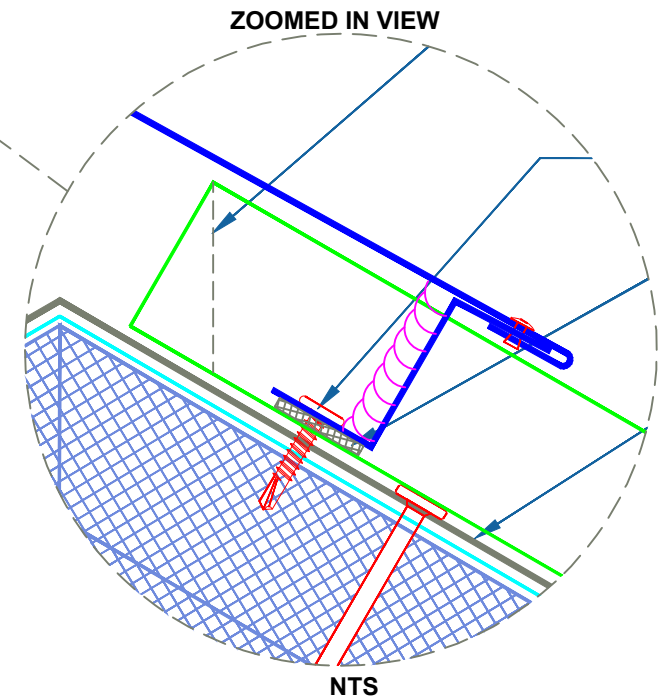

# NC 150SS - ISO w/ METAL DECK

SUBJECT TO CHANGE WITHOUT NOTICE

## RIDGE / HIP

SCALE: 3" = 1'-0"