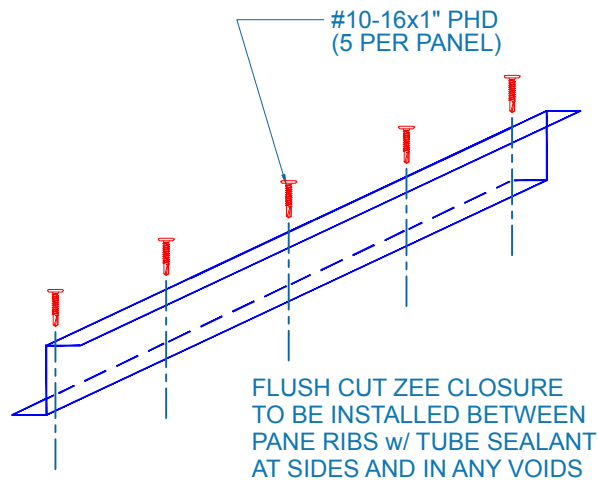

# NC 150SS - ISO w/ METAL DECK

SUBJECT TO CHANGE WITHOUT NOTICE

## RIDGE / HIP

SCALE: 3" = 1'-0"