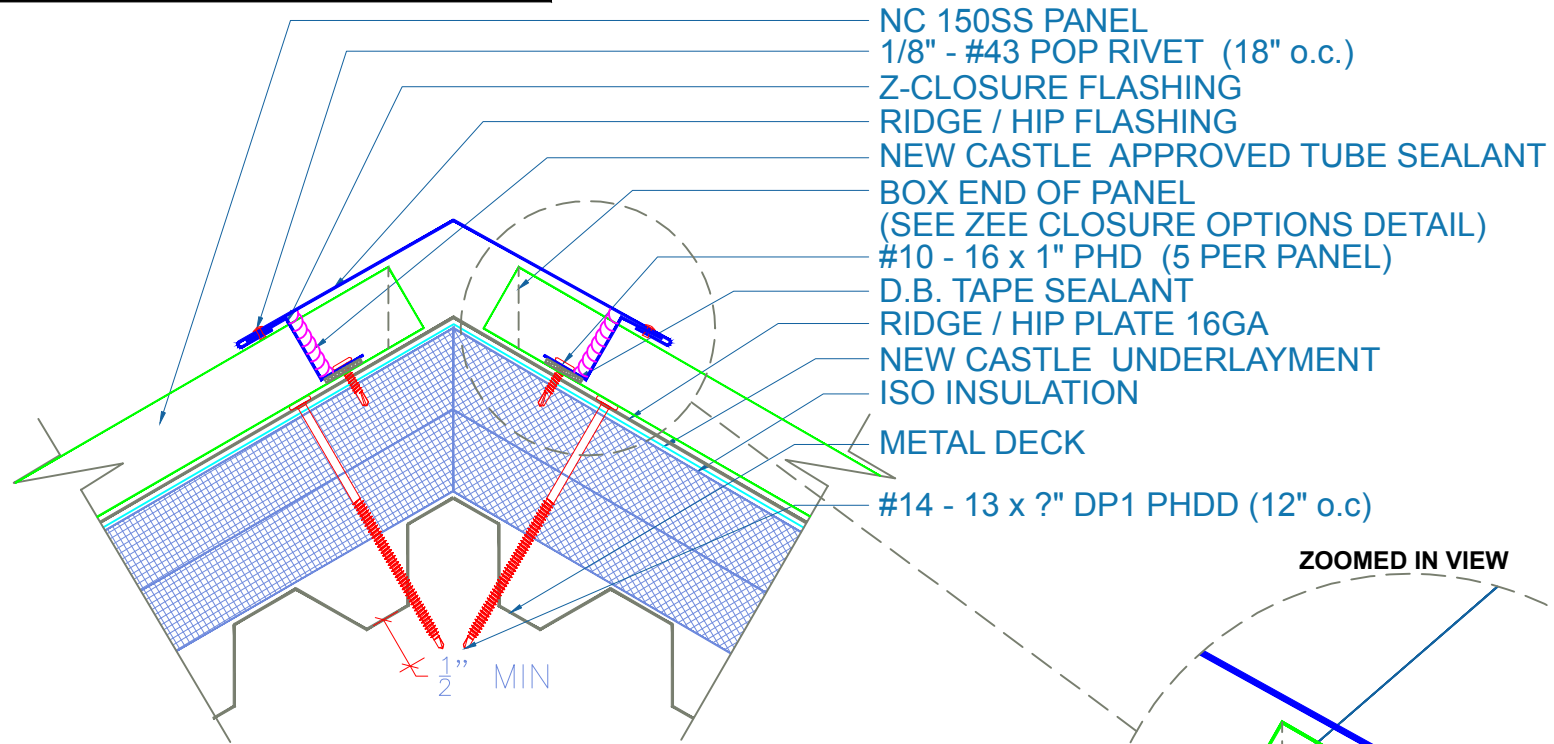

# NC 150SS - ISO w/ METAL DECK

SUBJECT TO CHANGE WITHOUT NOTICE

## RIDGE / HIP

SCALE: 3" = 1'-0"