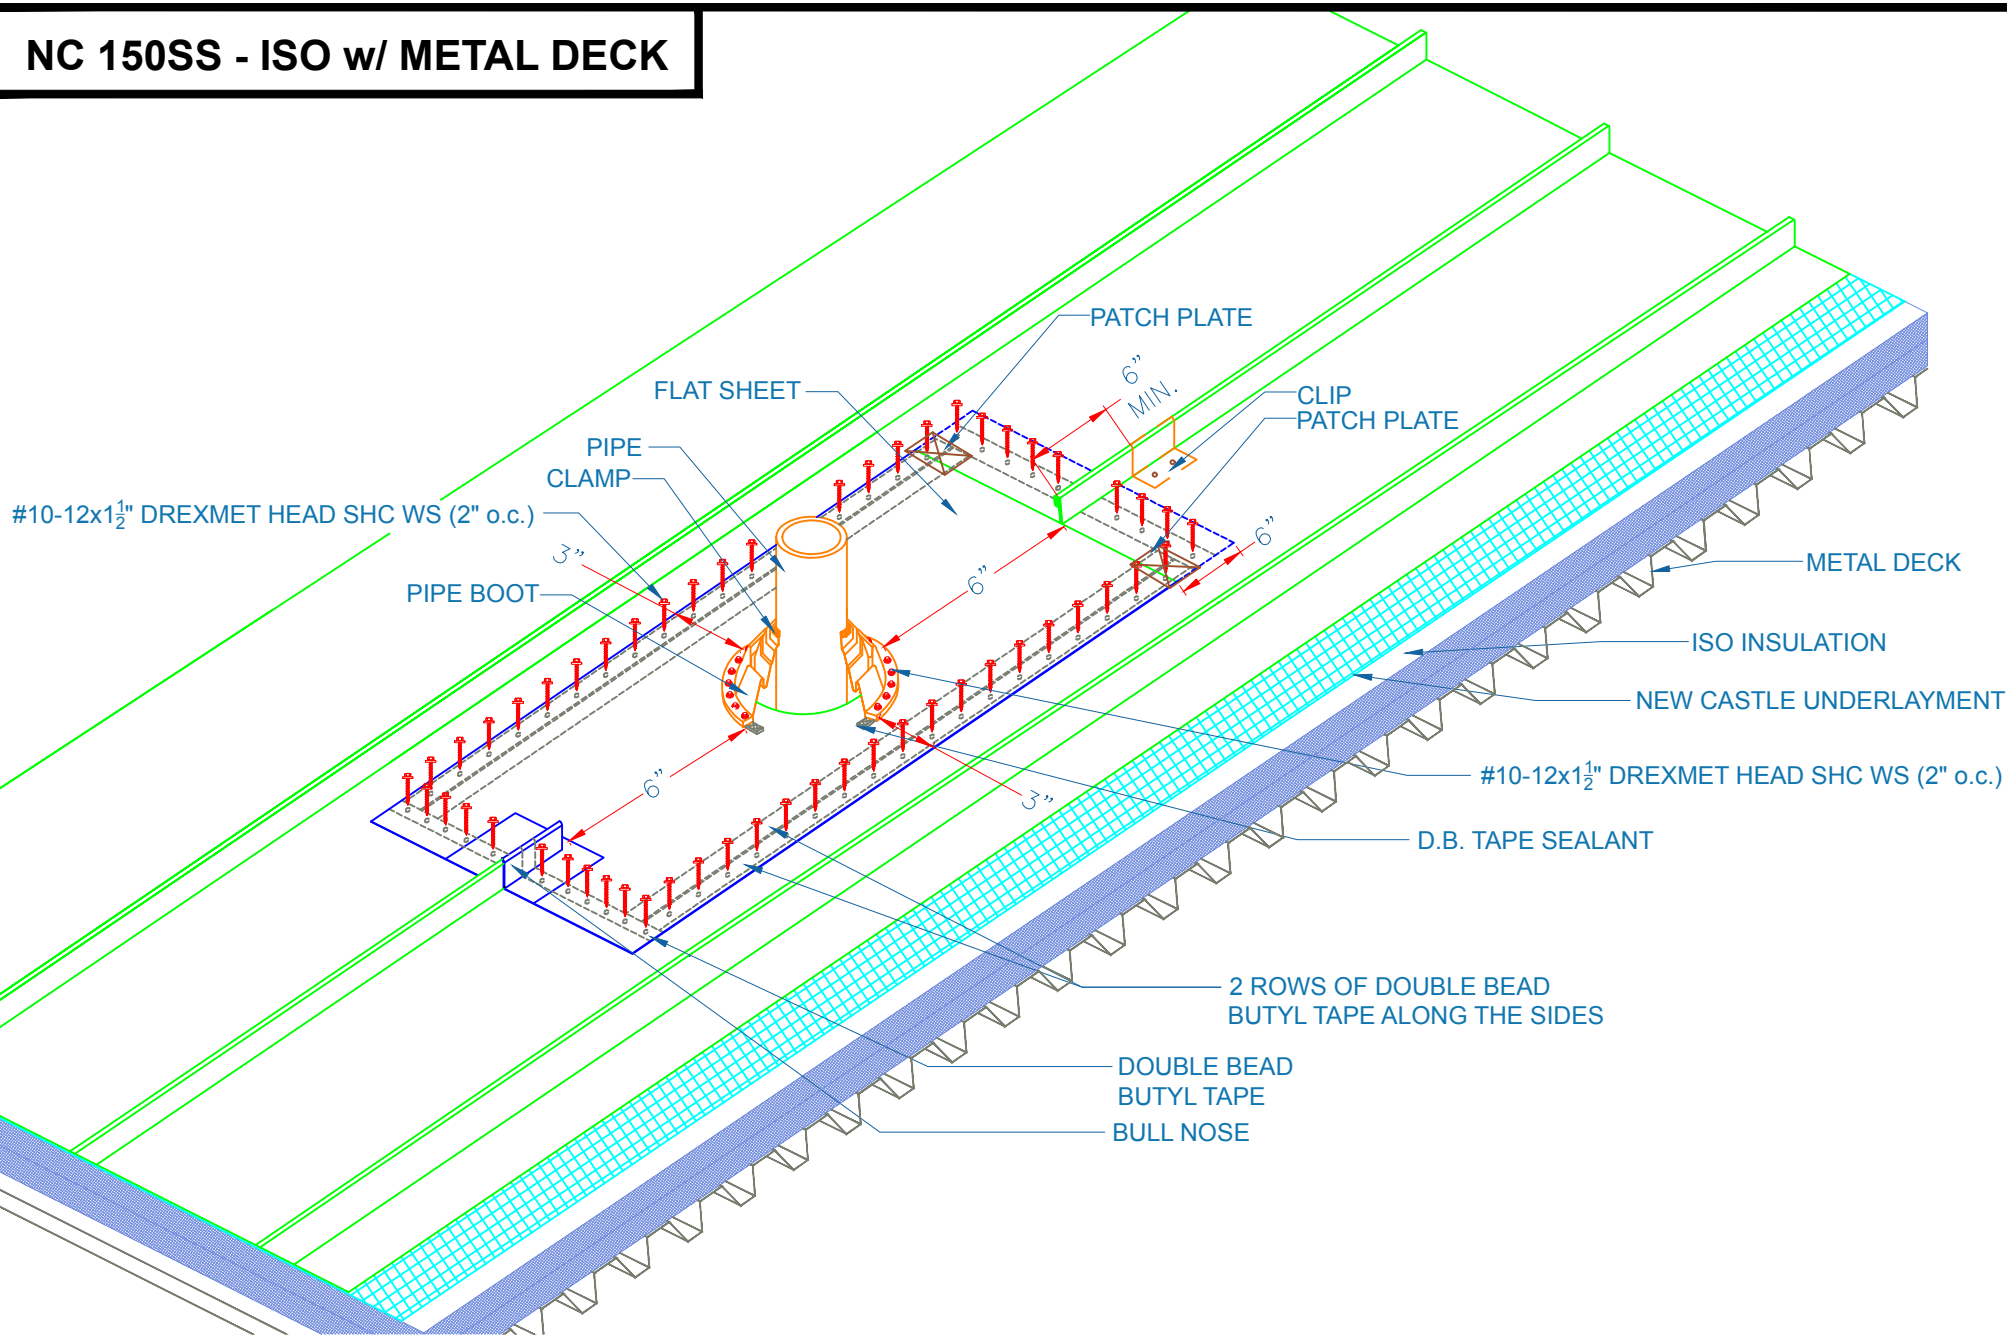

NC 150SS - ISO w/ METAL DECK

**PIPE FLASHING PAN
DETAIL**

EFFECTIVE DATE: 06-04-2013
SUBJECT TO CHANGE WITHOUT NOTICE

SCALE: NTS