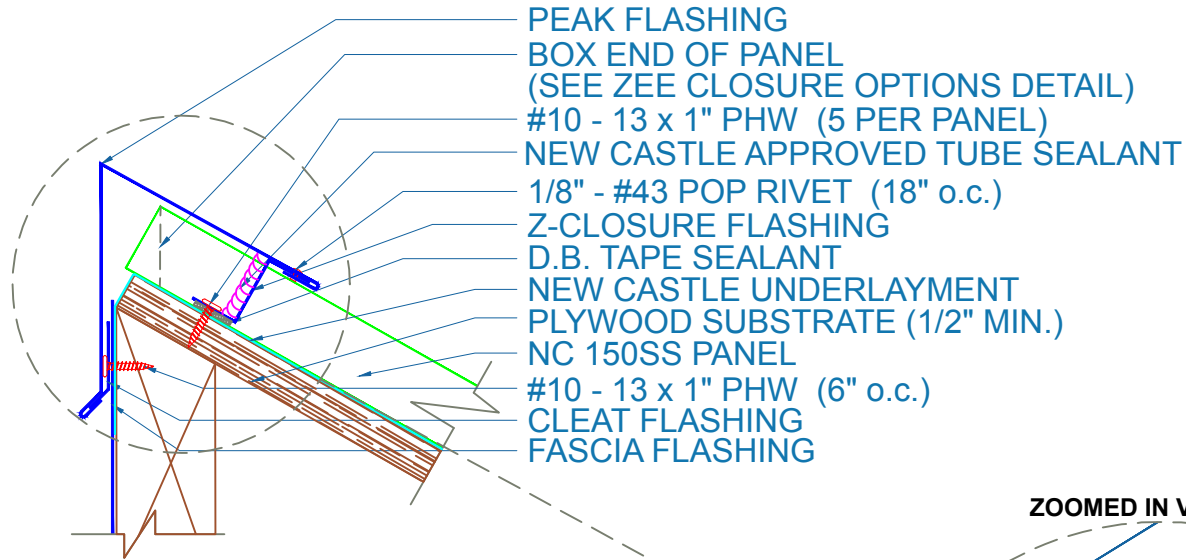

NC 150SS - PLYWOOD

PEAK

SCALE: 3" = 1'-0"

SUBJECT TO CHANGE WITHOUT NOTICE