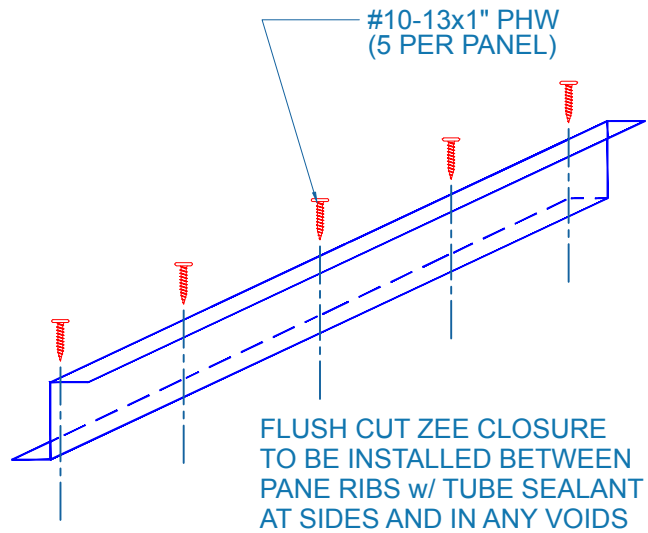

NC 150SS - PLYWOOD

PEAK

SCALE: 3" = 1'-0"

SUBJECT TO CHANGE WITHOUT NOTICE