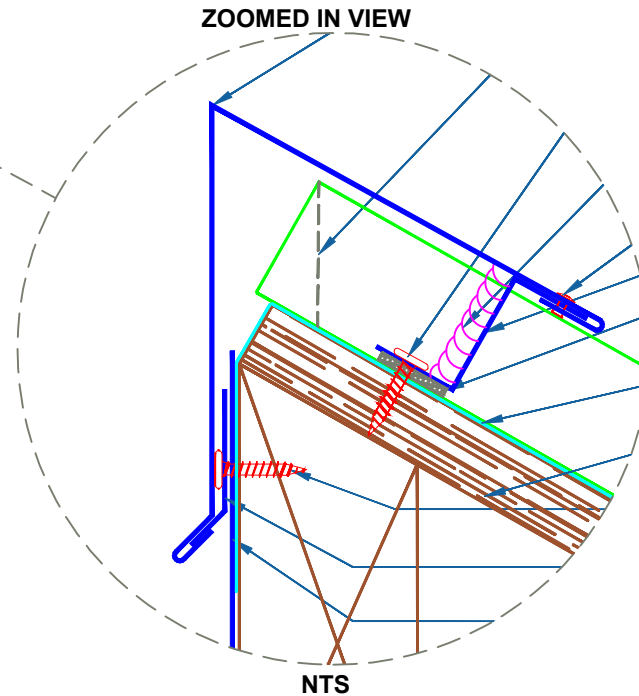

NC 150SS - PLYWOOD

PEAK

SCALE: 3" = 1'-0"

SUBJECT TO CHANGE WITHOUT NOTICE