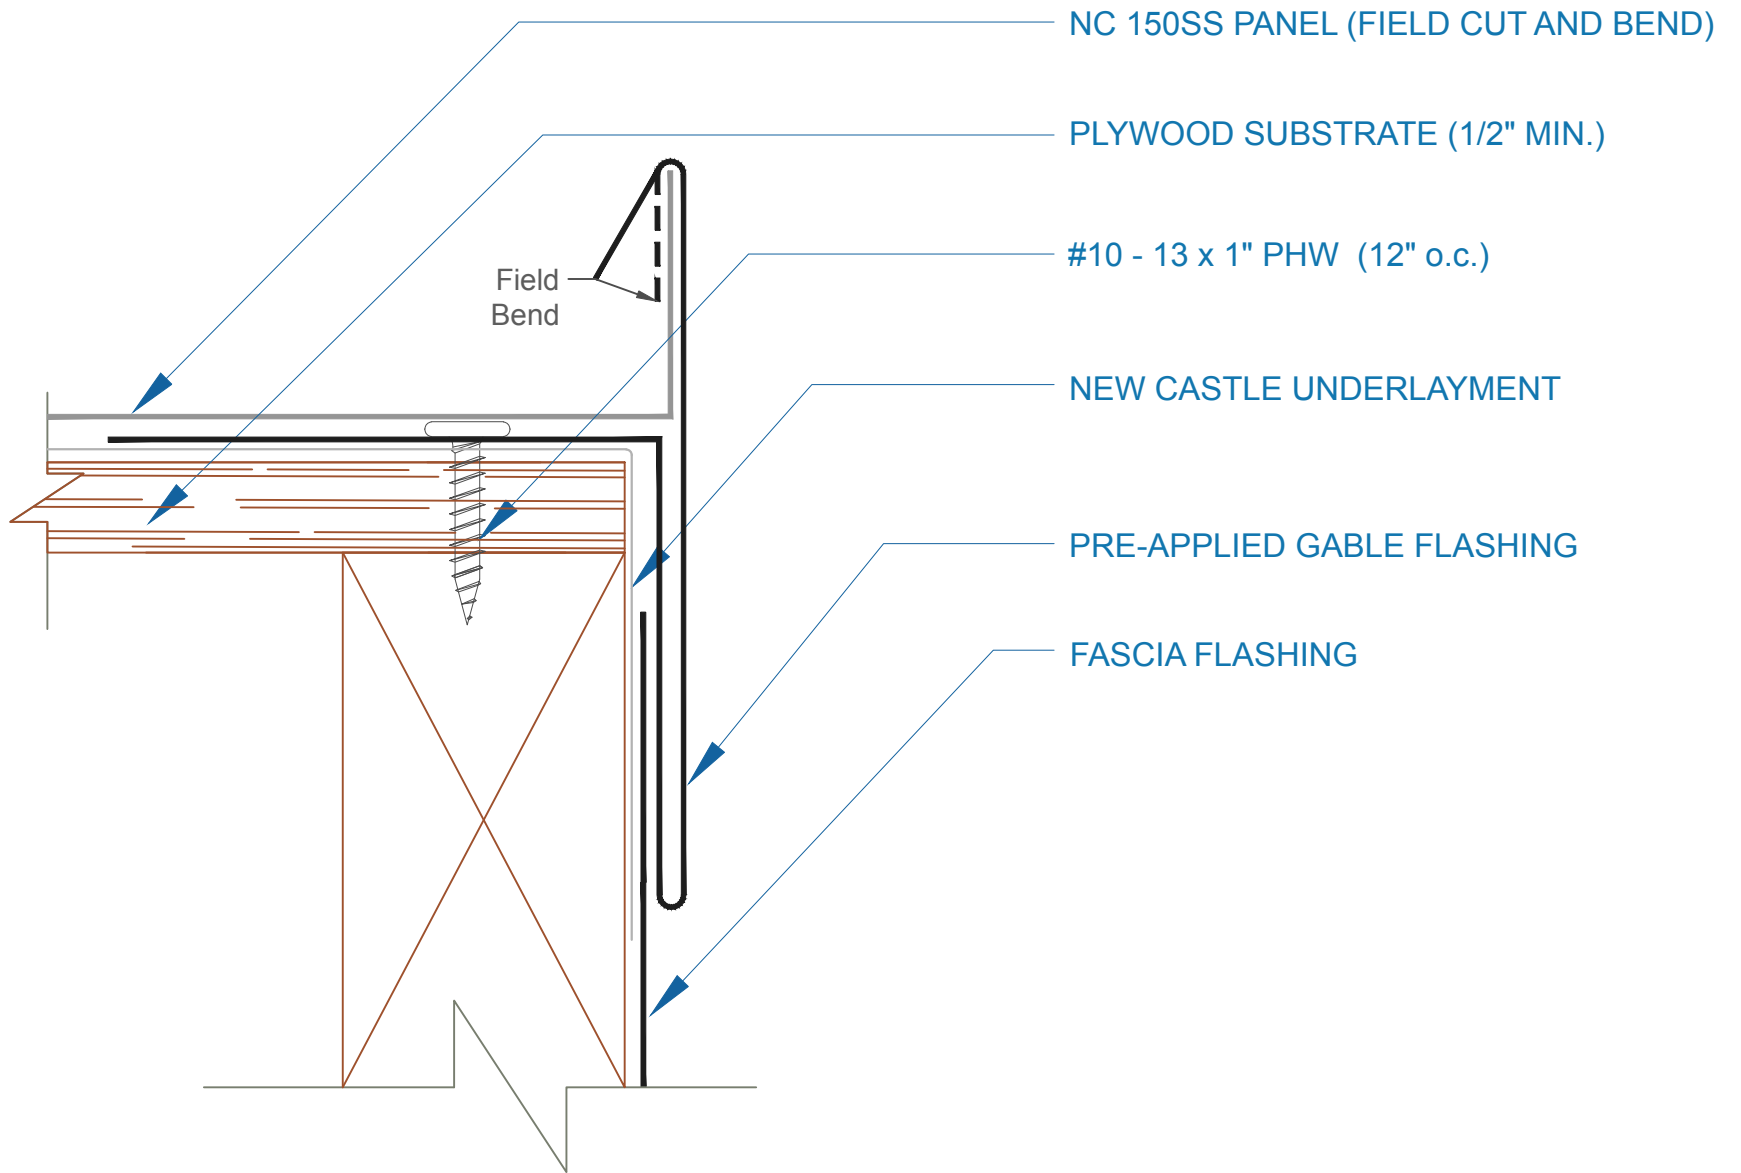

NC 150SS - PLYWOOD

PRE-APPLIED GABLE

SCALE: 1'-0" = 1'-0"

EFFECTIVE DATE: 5-25-16
SUBJECT TO CHANGE WITHOUT NOTICE