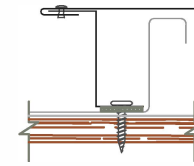

# NC 200MS - PLYWOOD

ZOOMED IN VIEW

NTS

ON MODULE

#12 - 14 x 1 1/2" DP3 SD  
 DREXMET HEAD (12" o.c.)  
 FLOATING RAKE ANGLE  
 #10 - 13 x 1" PHW (12" o.c.)  
 NOT TO BE TIGHTENED

FLOATING GABLE

SUBJECT TO CHANGE WITHOUT NOTICE

**GABLE**

SCALE: 3" = 1'-0"

**NEWCASTLE  
 METAL**