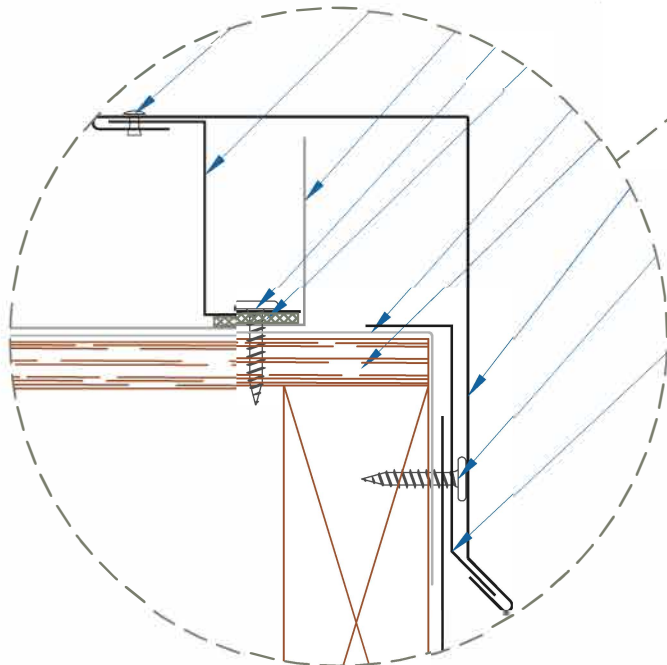

# NC 200MS - PLYWOOD

ZOOMED IN VIEW

NTS

ON MODULE

#12 - 14 x 1 1/2" DP3 SD  
 DREXMET HEAD (12" o.c.)  
 FLOATING RAKE ANGLE  
 #10 - 13 x 1" PHW (12" o.c.)  
 NOT TO BE TIGHTENED

FLOATING GABLE

SUBJECT TO CHANGE WITHOUT NOTICE

**GABLE**

SCALE: 3" = 1'-0"

**NEWCASTLE  
 METAL**