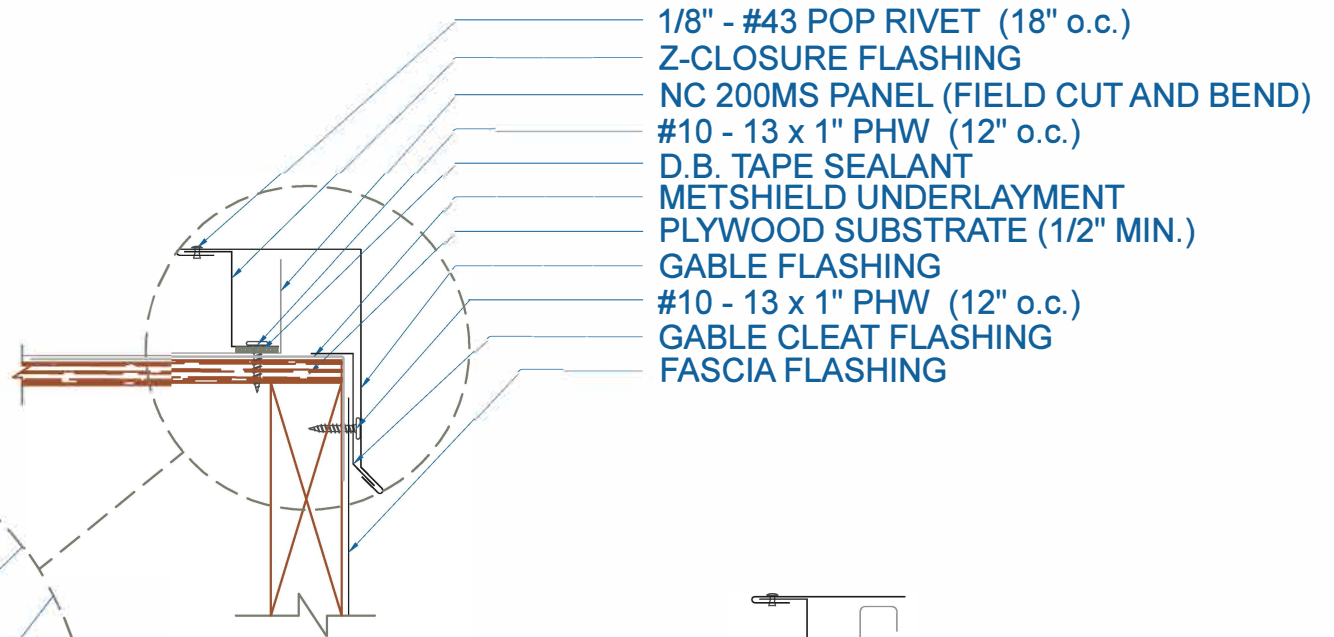

# NC 200MS - PLYWOOD

ZOOMED IN VIEW

NTS

ON MODULE

#12 - 14 x 1 1/2" DP3 SD  
 DREXMET HEAD (12" o.c.)  
 FLOATING RAKE ANGLE  
 #10 - 13 x 1" PHW (12" o.c.)  
 NOT TO BE TIGHTENED

FLOATING GABLE

SUBJECT TO CHANGE WITHOUT NOTICE

**GABLE**

SCALE: 3" = 1'-0"

**NEWCASTLE  
 METAL**