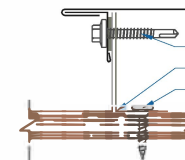

# NC 200MS - PLYWOOD

ZOOMED IN VIEW

NTS

ON MODULE

#12 - 14 x 1 1/2" DP3 SD  
 DREXMET HEAD (12" o.c.)  
 FLOATING RAKE ANGLE  
 #10 - 13 x 1" PHW (12" o.c.)  
 NOT TO BE TIGHTENED

FLOATING GABLE

SUBJECT TO CHANGE WITHOUT NOTICE

**GABLE**

SCALE: 3" = 1'-0"

**NEWCASTLE  
 METAL**