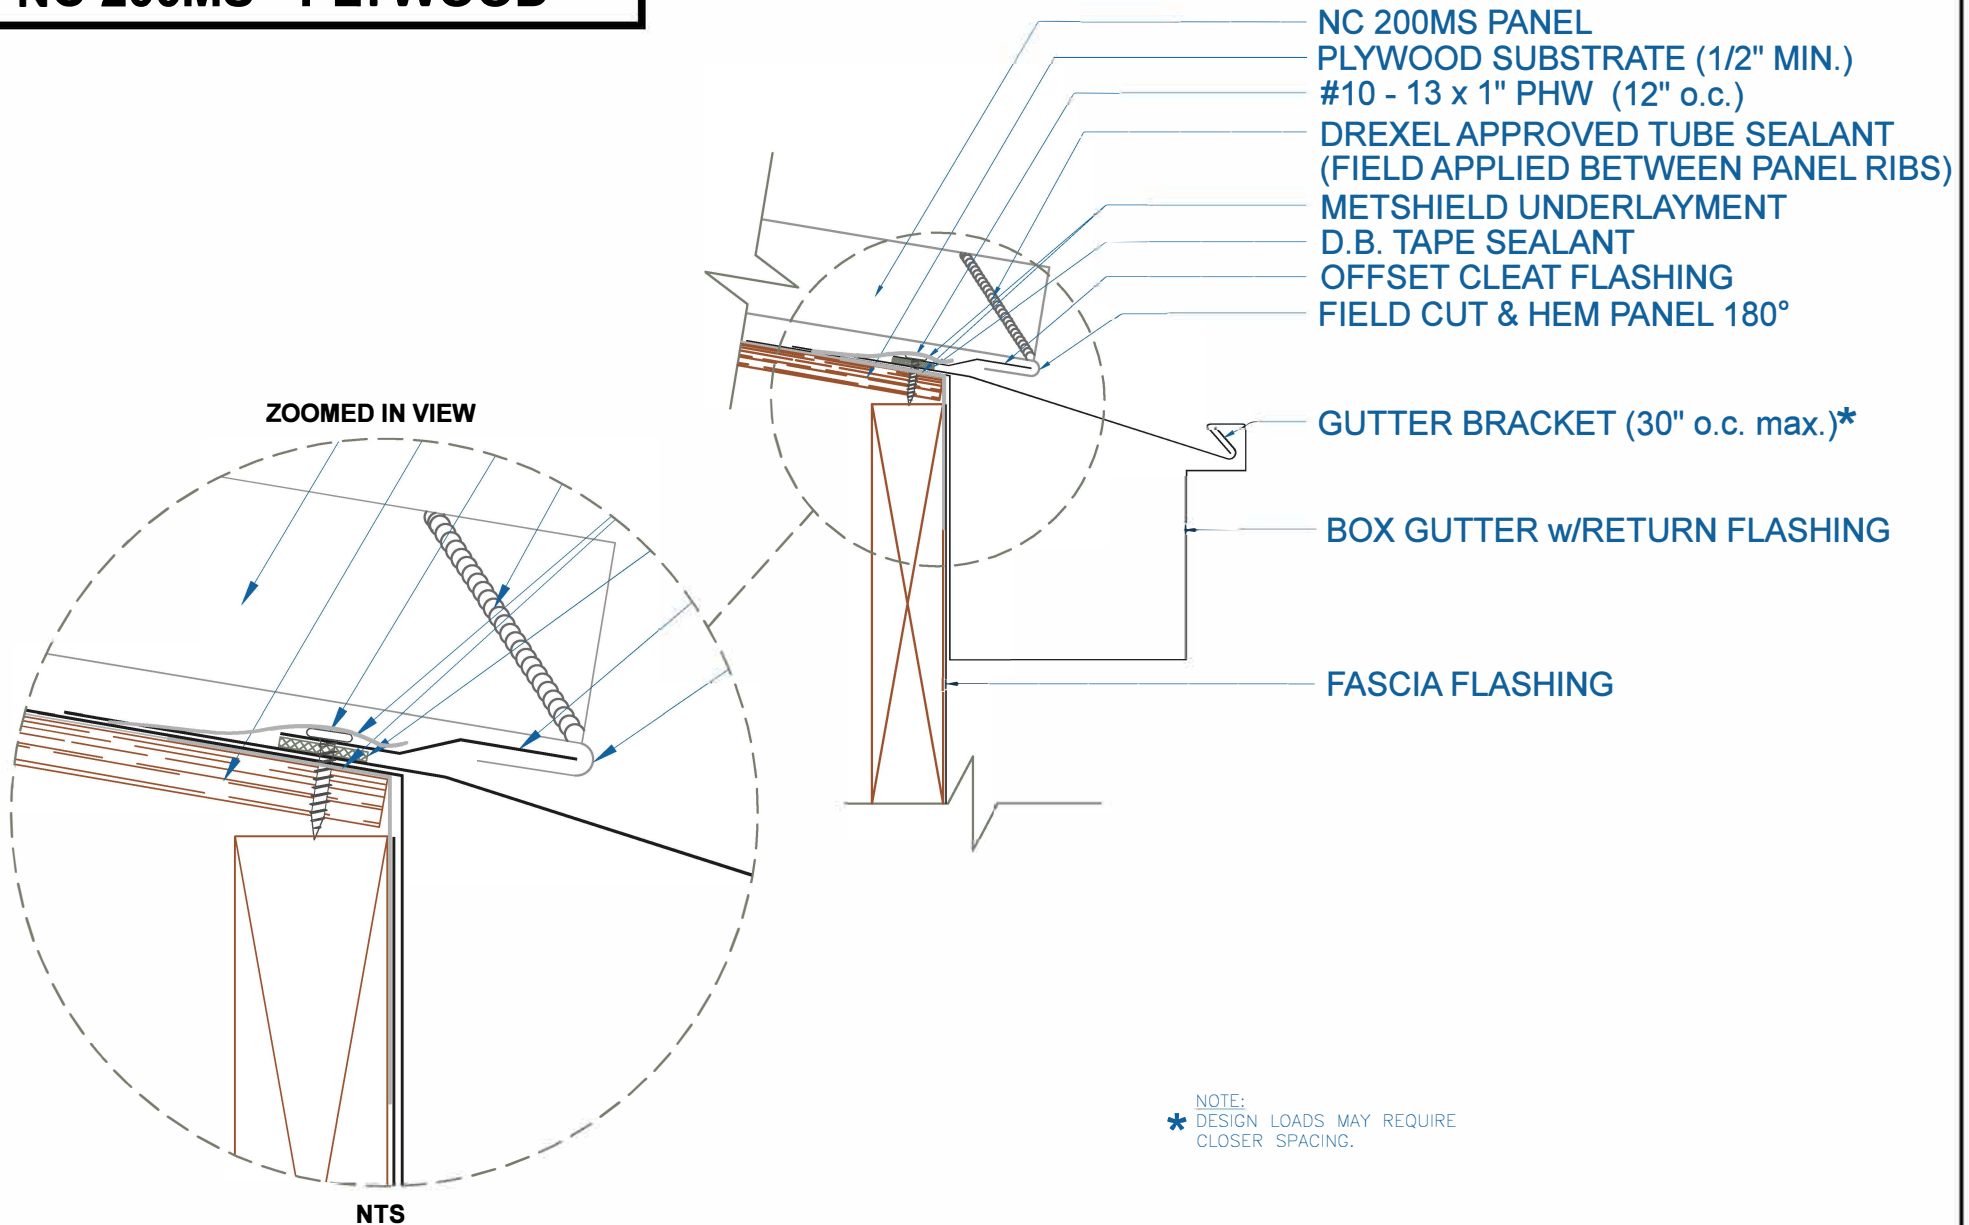

NC 200MS - PLYWOOD

BOX GUTTER w/RETURN

SCALE: 3" = 1'-0"

SUBJECT TO CHANGE WITHOUT NOTICE