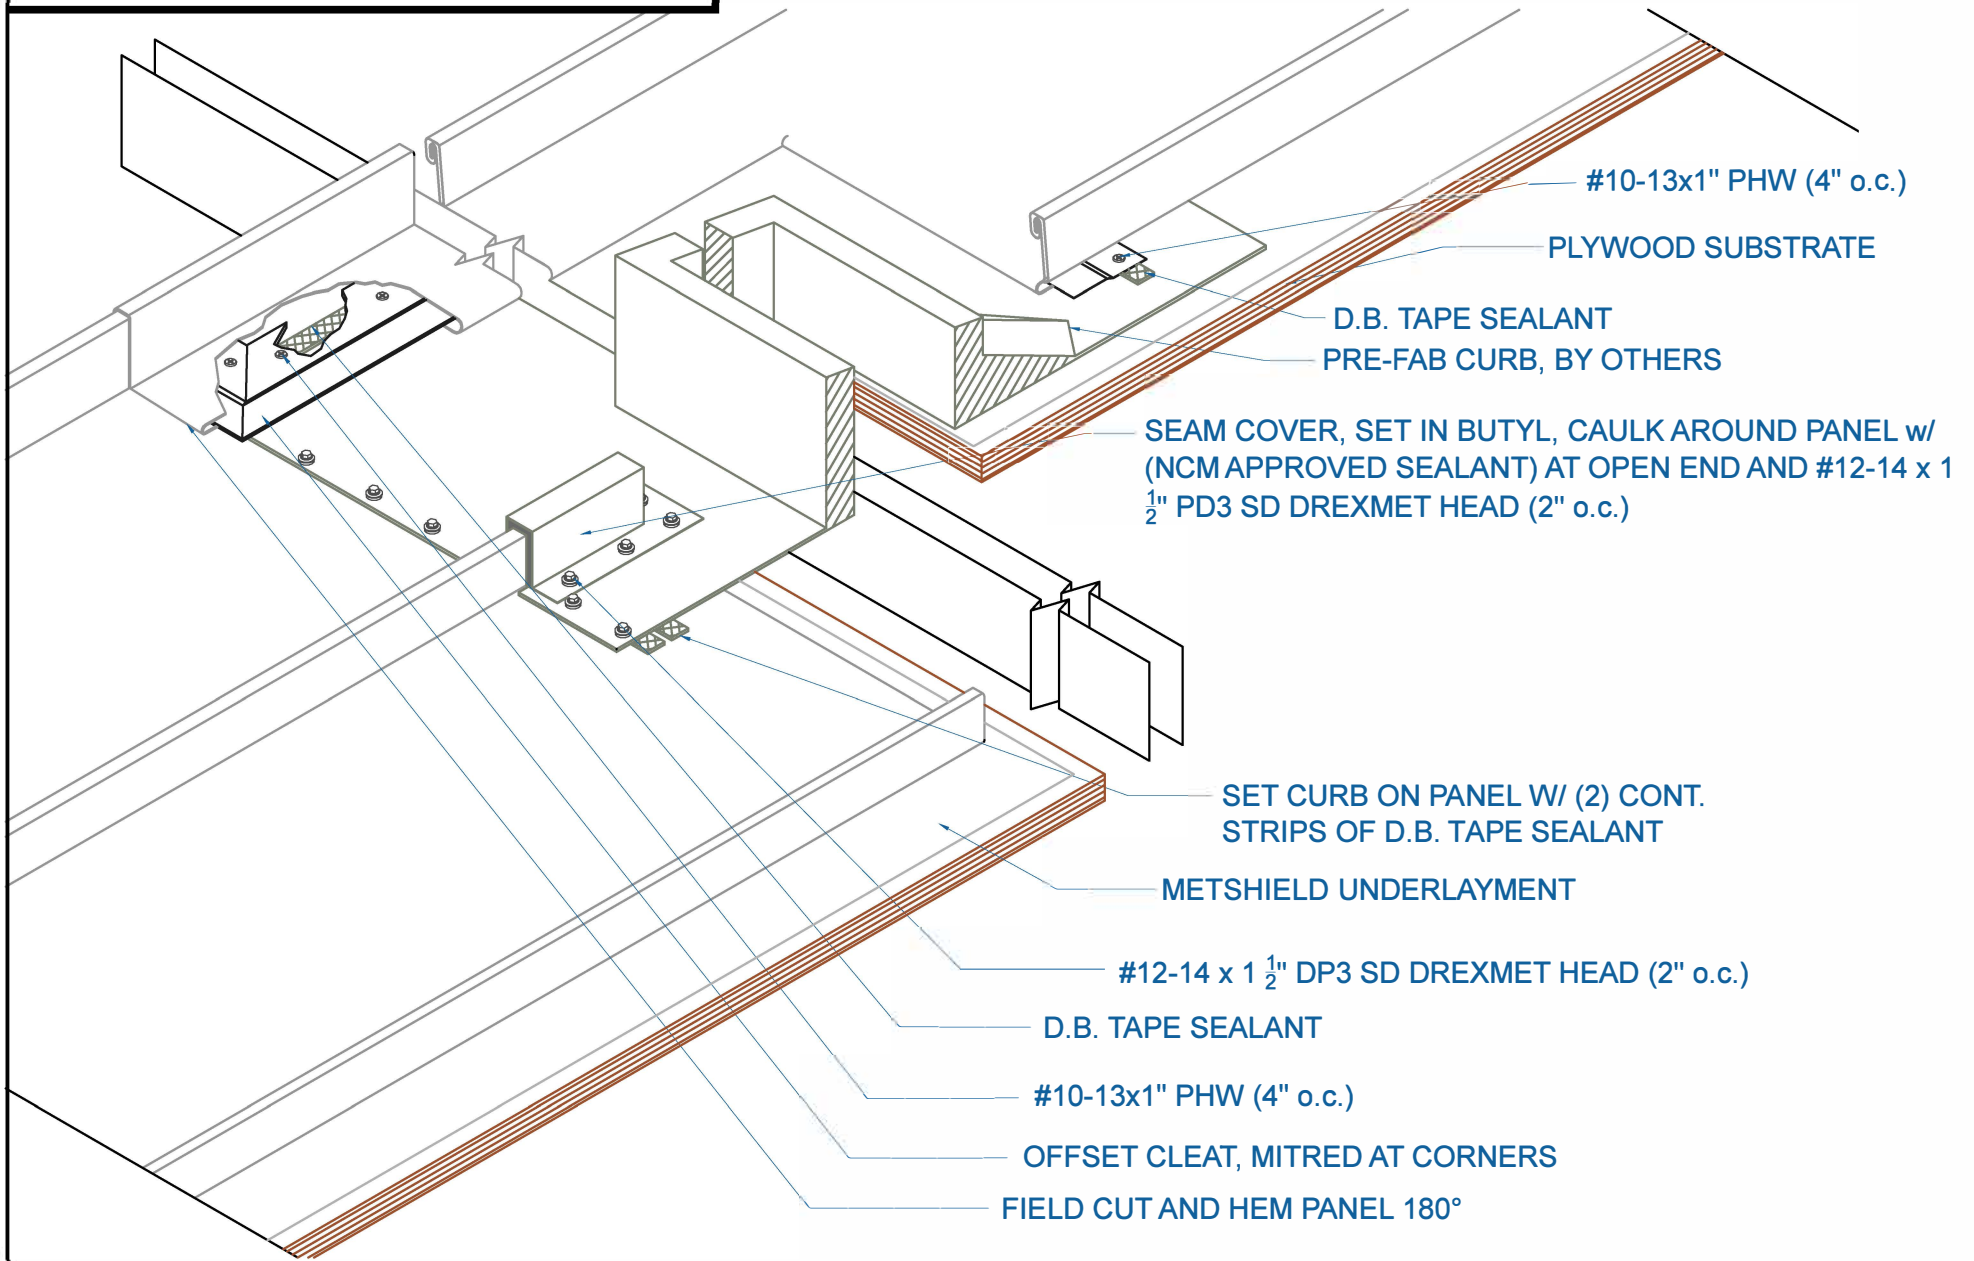

# NC 200MS - PLYWOOD

## CURB DETAIL

SCALE: NTS

SUBJECT TO CHANGE WITHOUT NOTICE