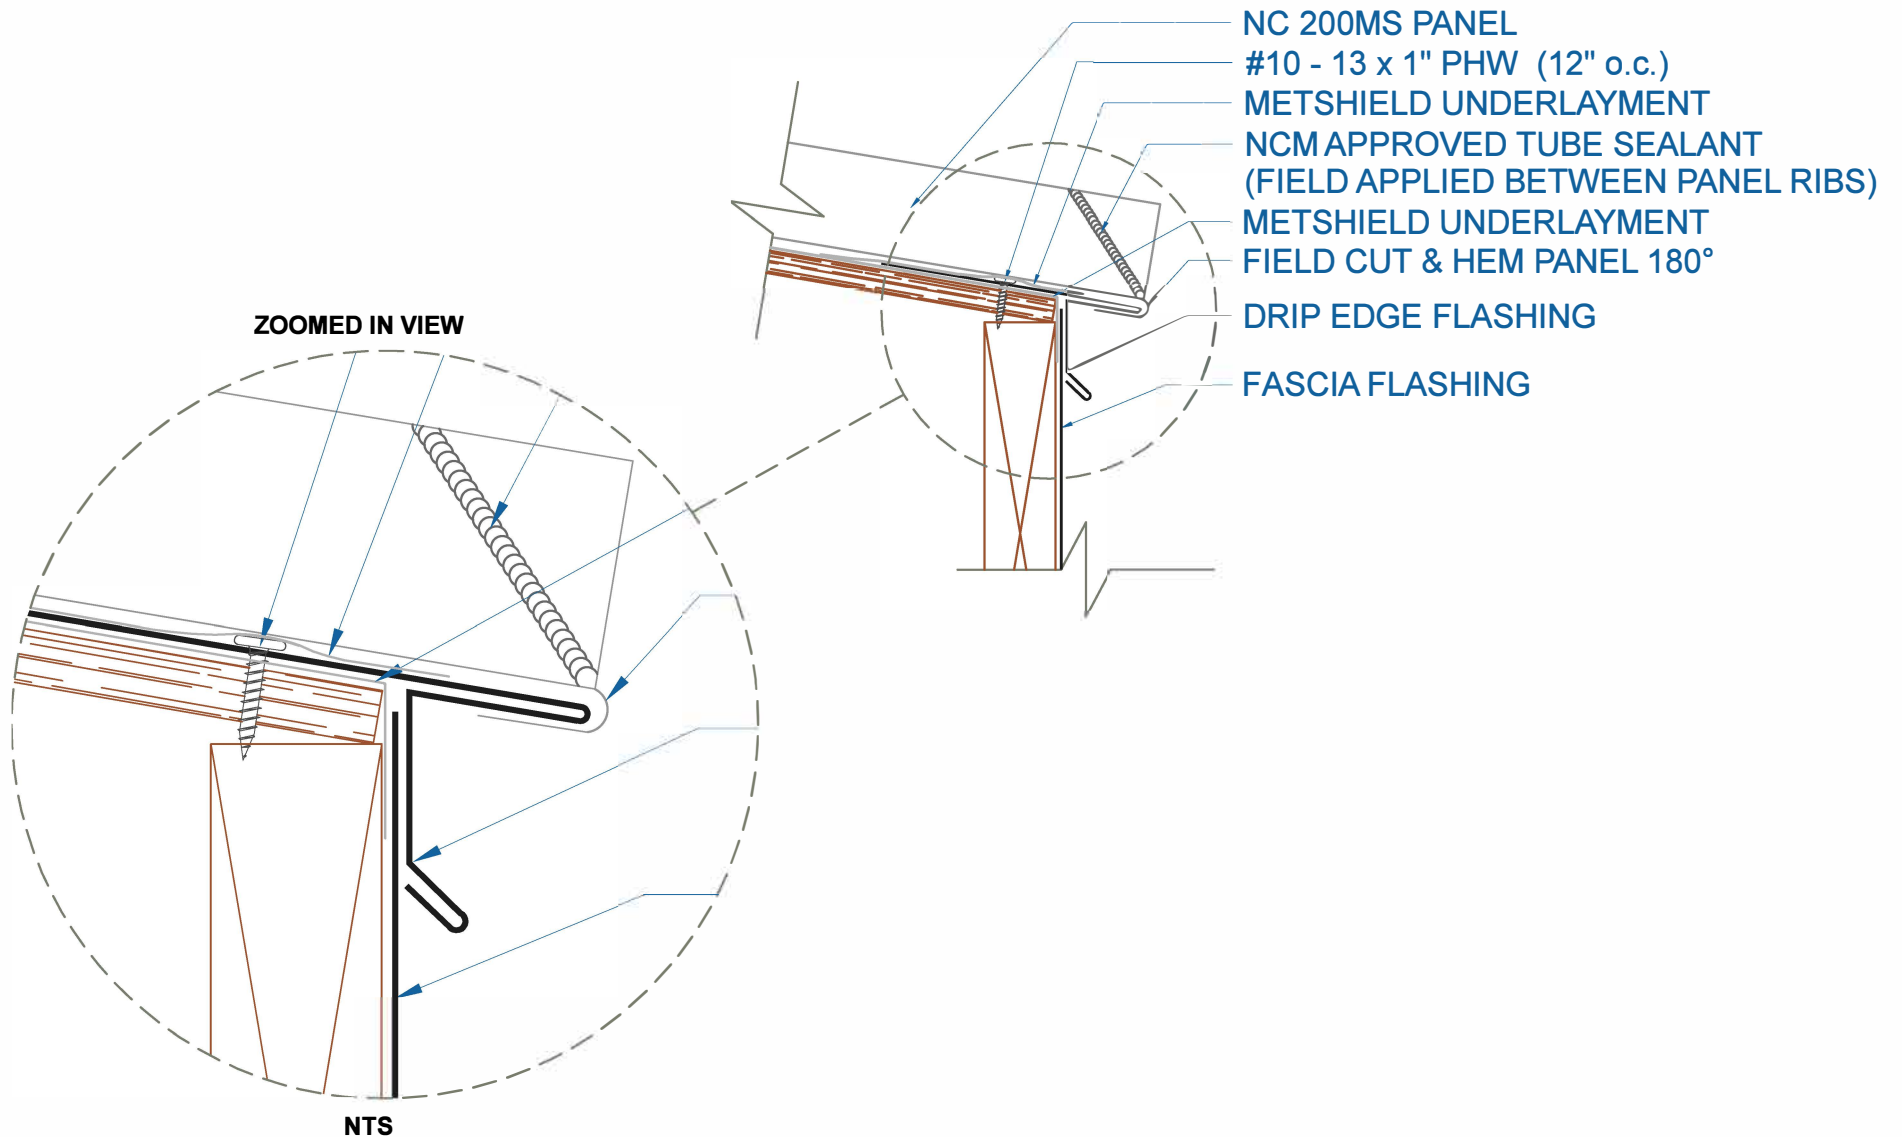

NC 200MS - PLYWOOD

DRIP EDGE

SCALE: 3" = 1'-0"

SUBJECT TO CHANGE WITHOUT NOTICE