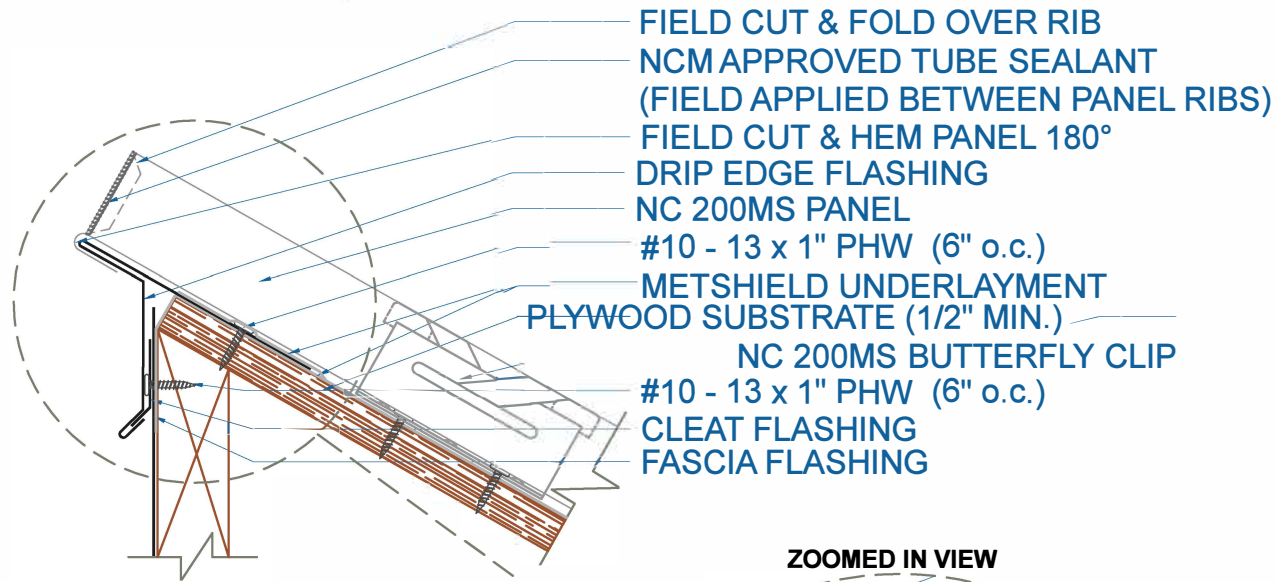

NC 200MS - PLYWOOD

ZOOMED IN VIEW

PEAK w/DRIP EDGE

SCALE: 3" = 1'-0"

SUBJECT TO CHANGE WITHOUT NOTICE

**NEWCASTLE
METAL**