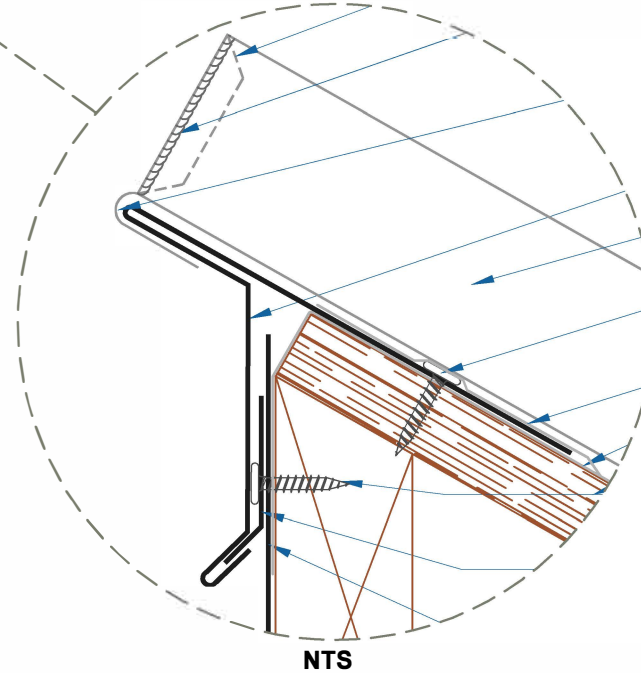

NC 200MS - PLYWOOD

ZOOMED IN VIEW

PEAK w/DRIP EDGE

SCALE: 3" = 1'-0"

SUBJECT TO CHANGE WITHOUT NOTICE

**NEWCASTLE
METAL**