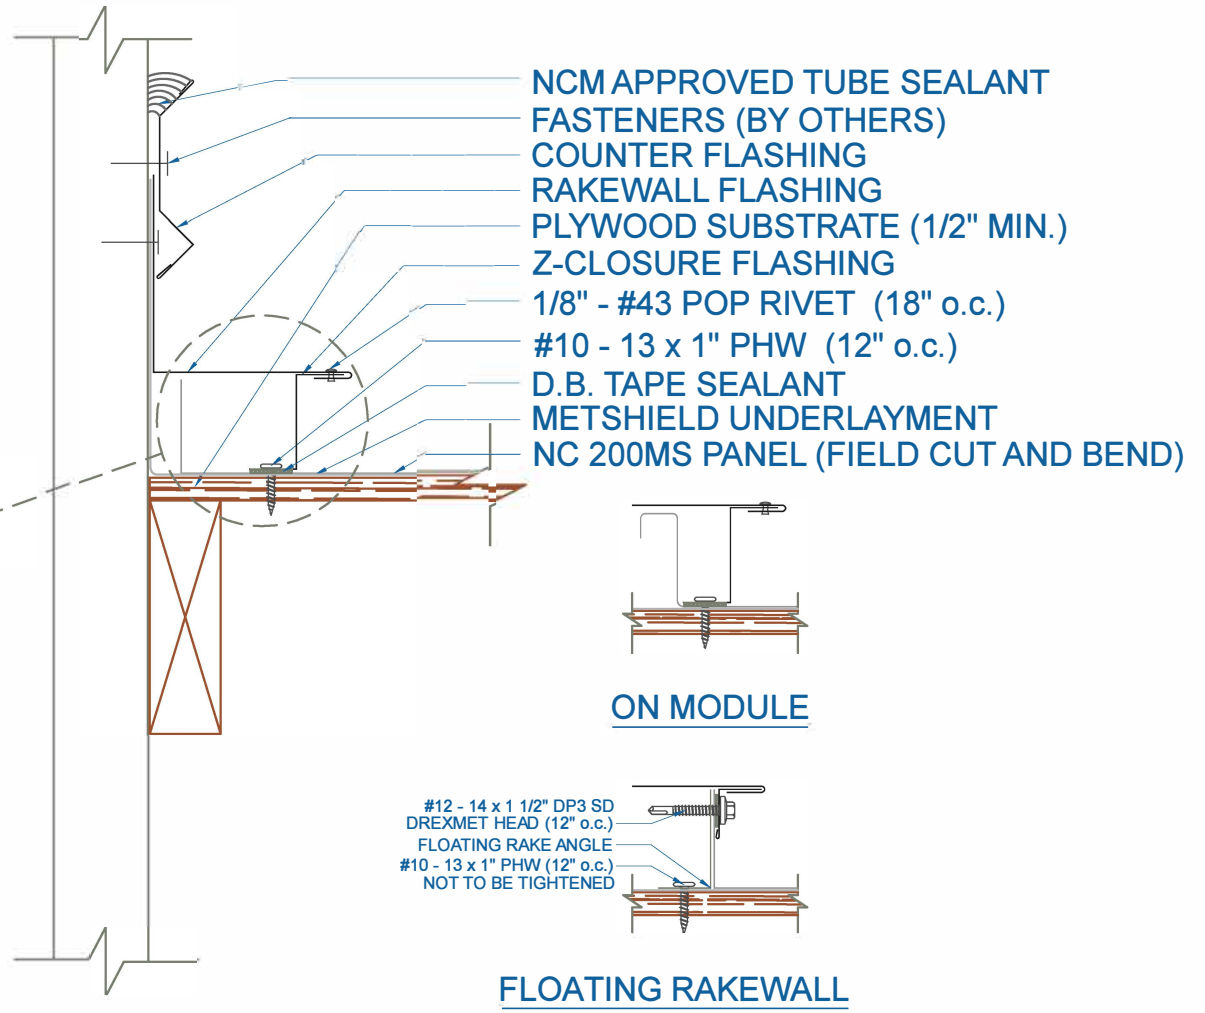

NC 200MS - PLYWOOD

ZOOMED IN VIEW

NTS

ON MODULE

FLOATING RAKEWALL

RAKEWALL

SCALE: 3" = 1'-0"

SUBJECT TO CHANGE WITHOUT NOTICE