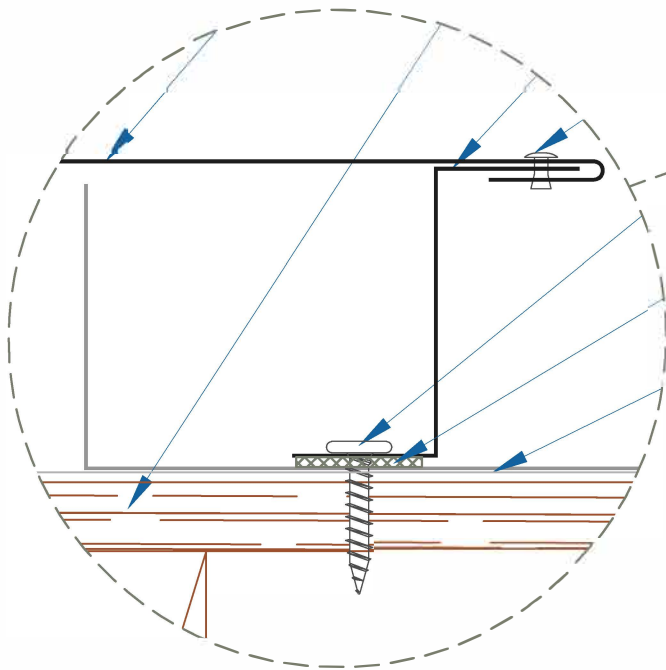

NC 200MS - PLYWOOD

ZOOMED IN VIEW

NTS

ON MODULE

FLOATING RAKEWALL

RAKEWALL

SCALE: 3" = 1'-0"

SUBJECT TO CHANGE WITHOUT NOTICE