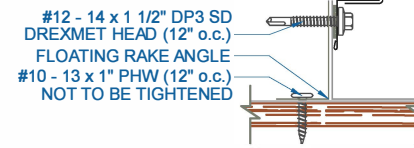

NC 200MS - PLYWOOD

ZOOMED IN VIEW

NTS

ON MODULE

FLOATING RAKEWALL

RAKEWALL

SCALE: 3" = 1'-0"

SUBJECT TO CHANGE WITHOUT NOTICE