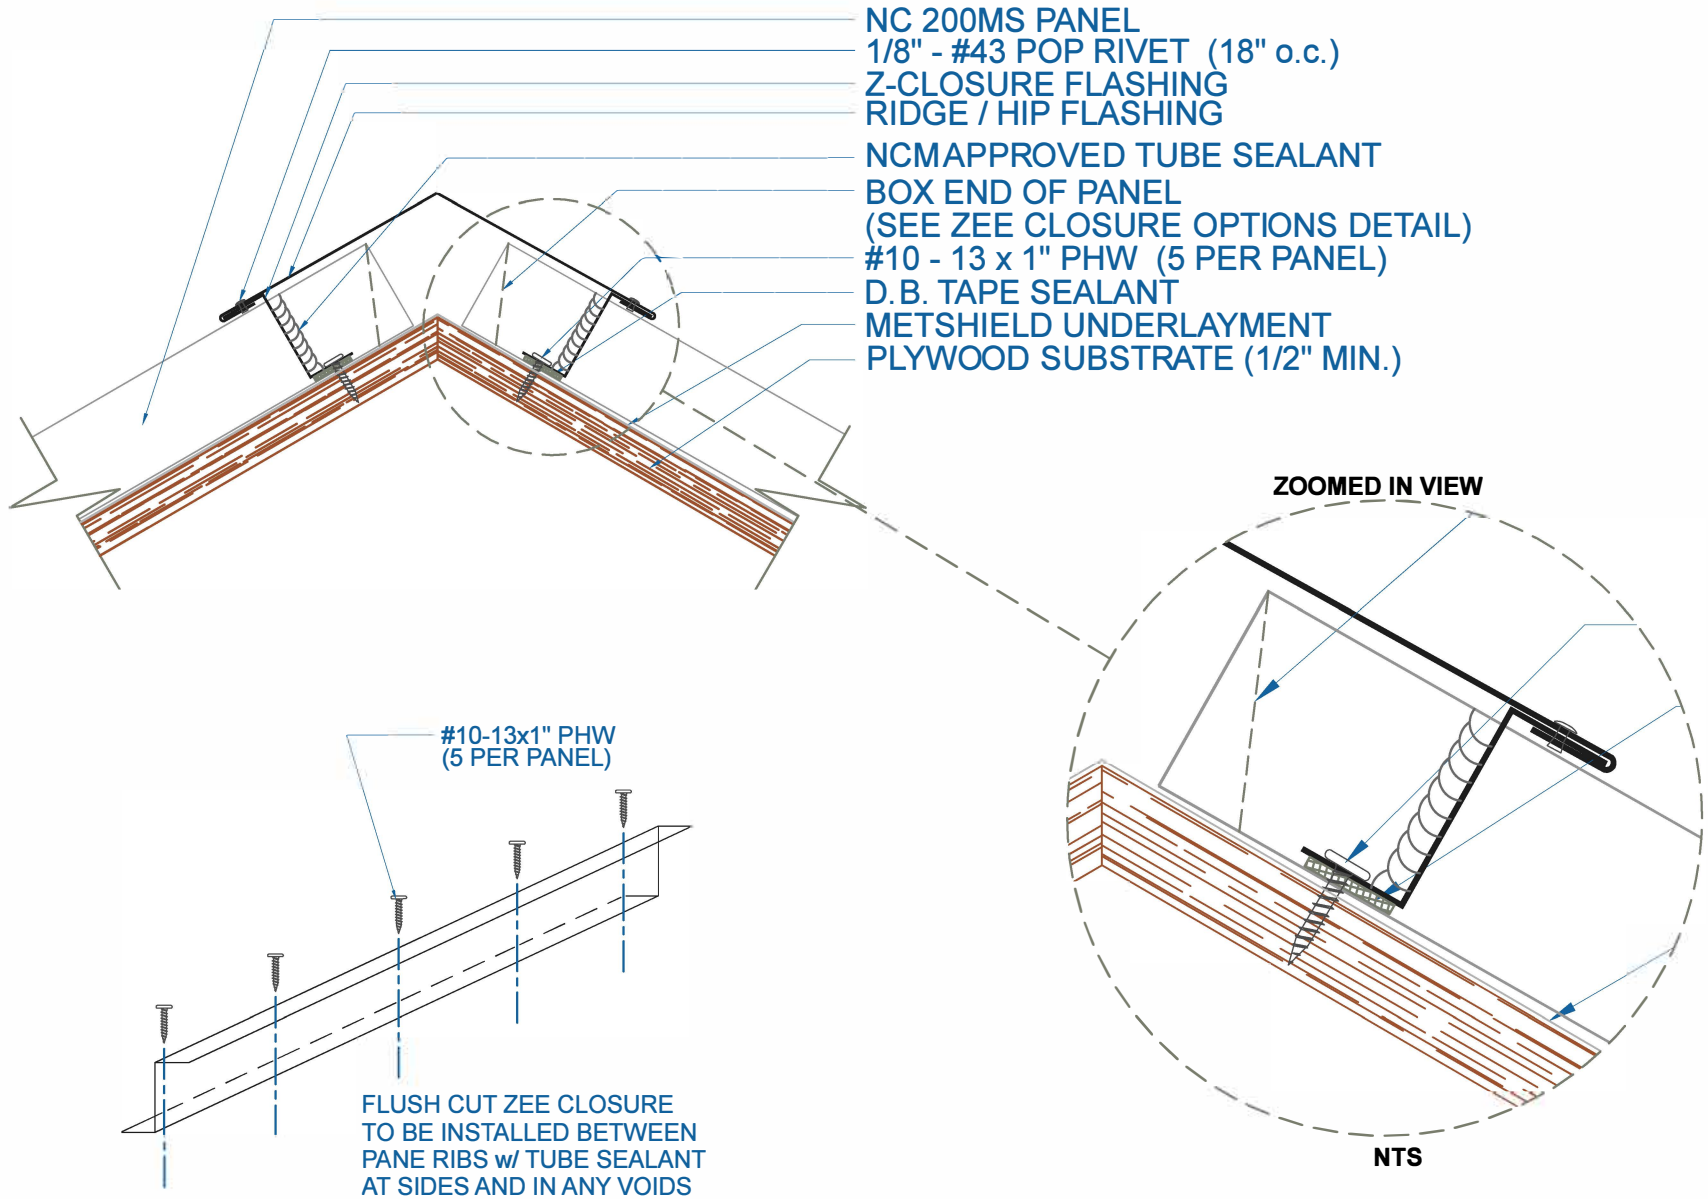

NC 200MS - PLYWOOD

RIDGE / HIP

SCALE: 3" = 1'-0"

SUBJECT TO CHANGE WITHOUT NOTICE