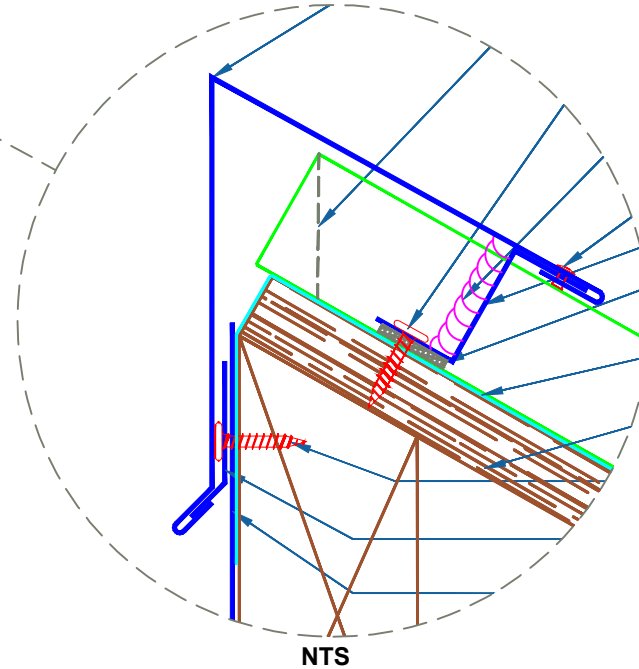

NC 550S - PLYWOOD

ZOOMED IN VIEW

SUBJECT TO CHANGE WITHOUT NOTICE

PEAK
SCALE: 3" = 1'-0"

**NEWCASTLE
METAL**