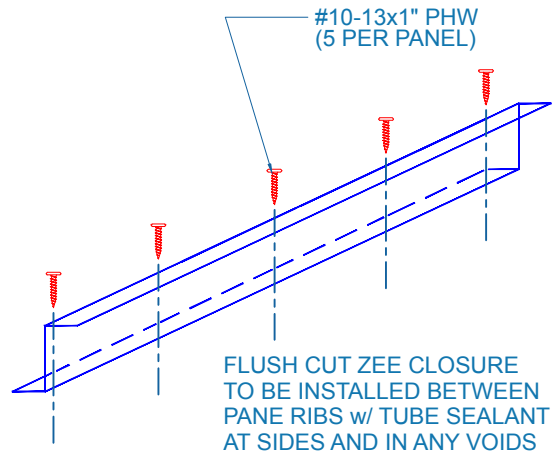

NC 550S - PLYWOOD

ZOOMED IN VIEW

SUBJECT TO CHANGE WITHOUT NOTICE

PEAK
SCALE: 3" = 1'-0"

**NEWCASTLE
METAL**