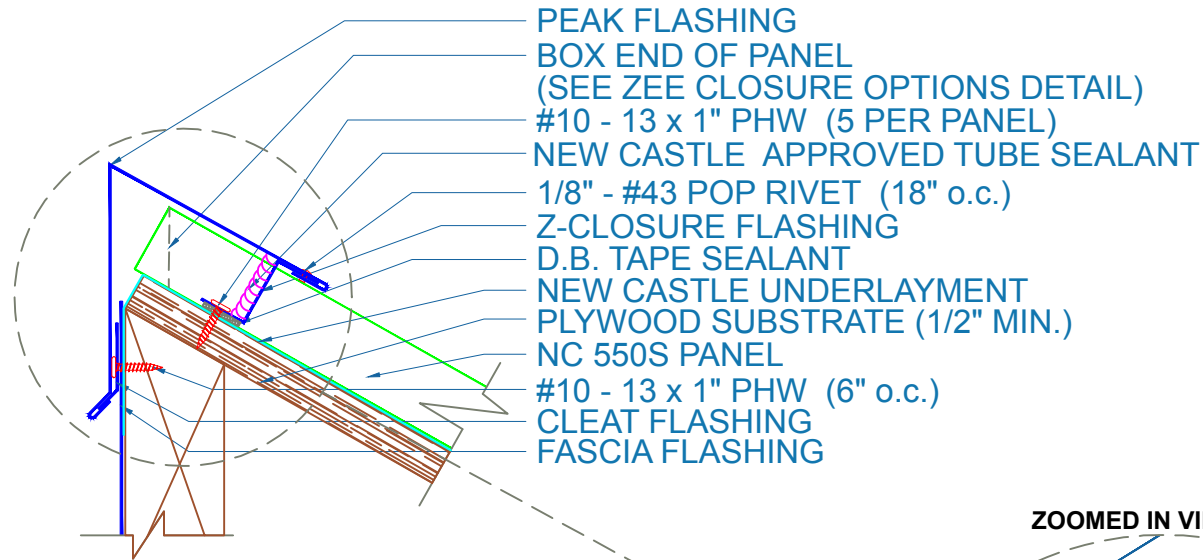

NC 550S - PLYWOOD

ZOOMED IN VIEW

SUBJECT TO CHANGE WITHOUT NOTICE

PEAK
SCALE: 3" = 1'-0"

**NEWCASTLE
METAL**