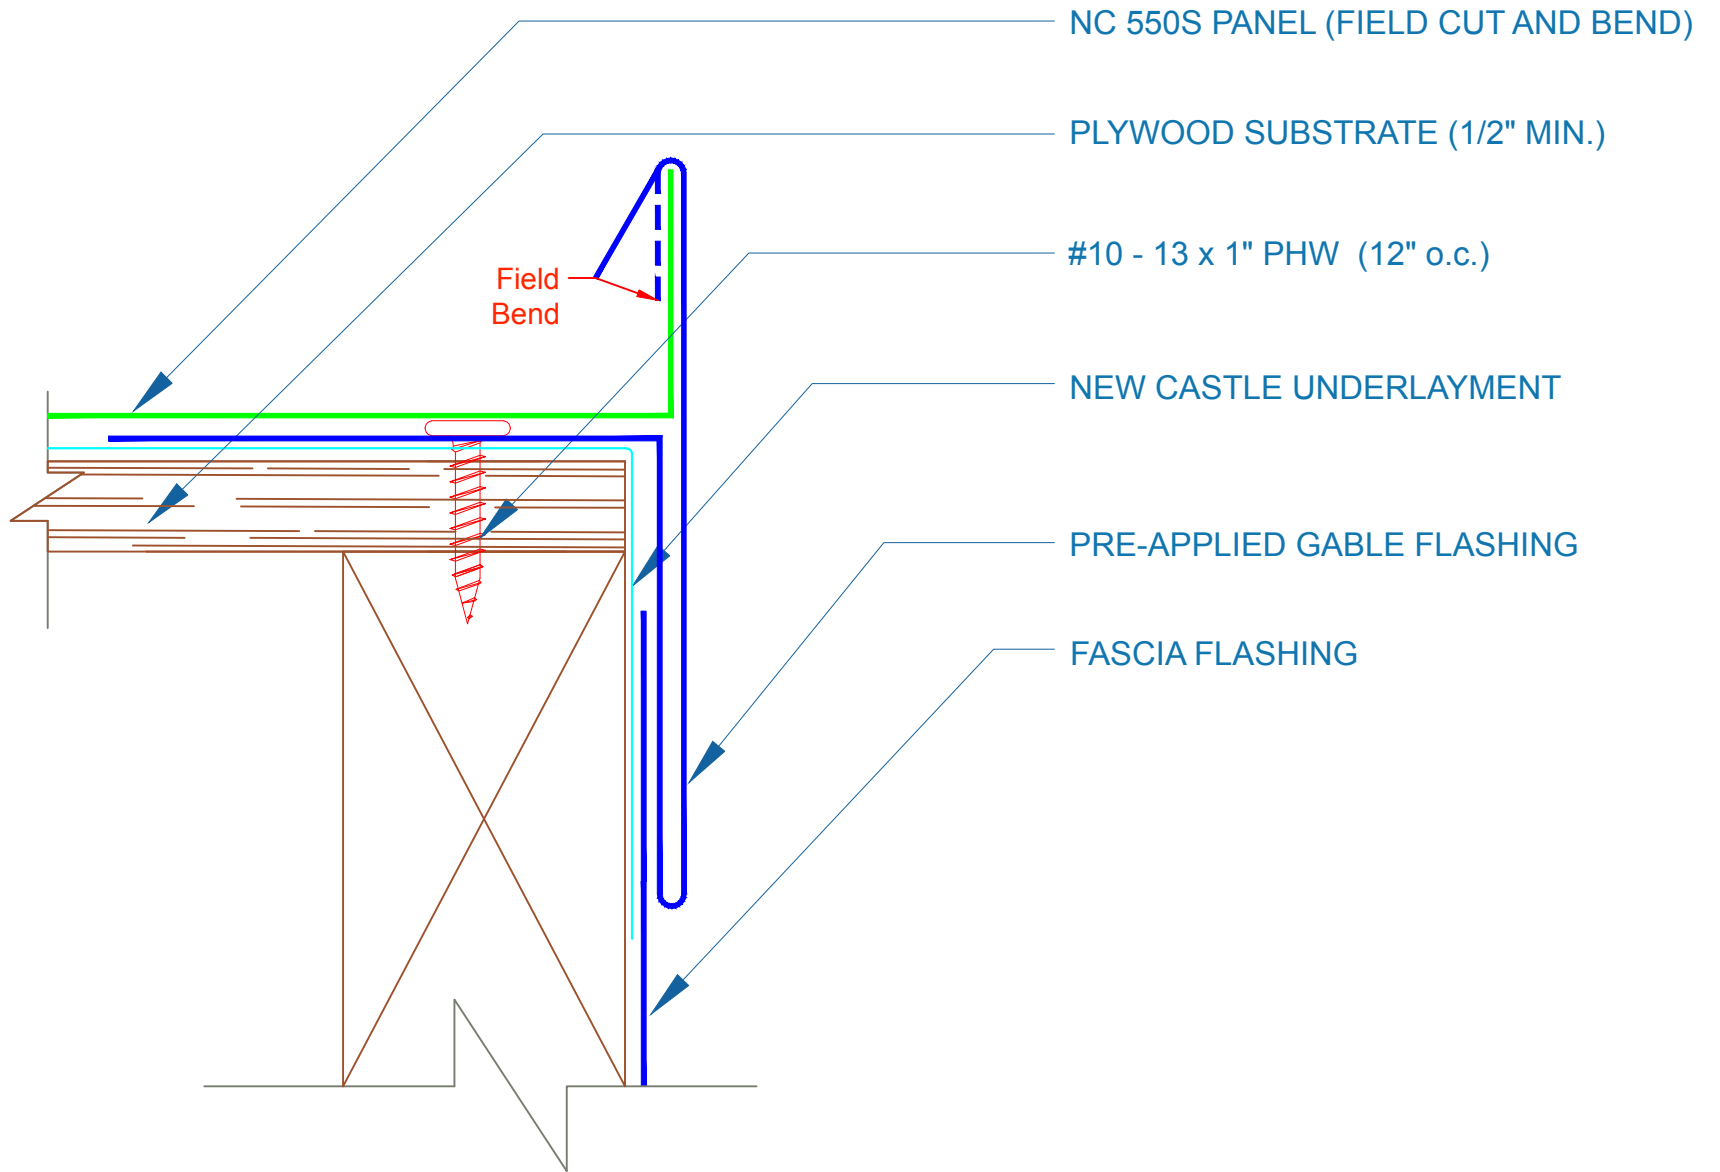

NC 550S - PLYWOOD

PRE-APPLIED GABLE

SUBJECT TO CHANGE WITHOUT NOTICE

SCALE: 1'-0" = 1'-0"